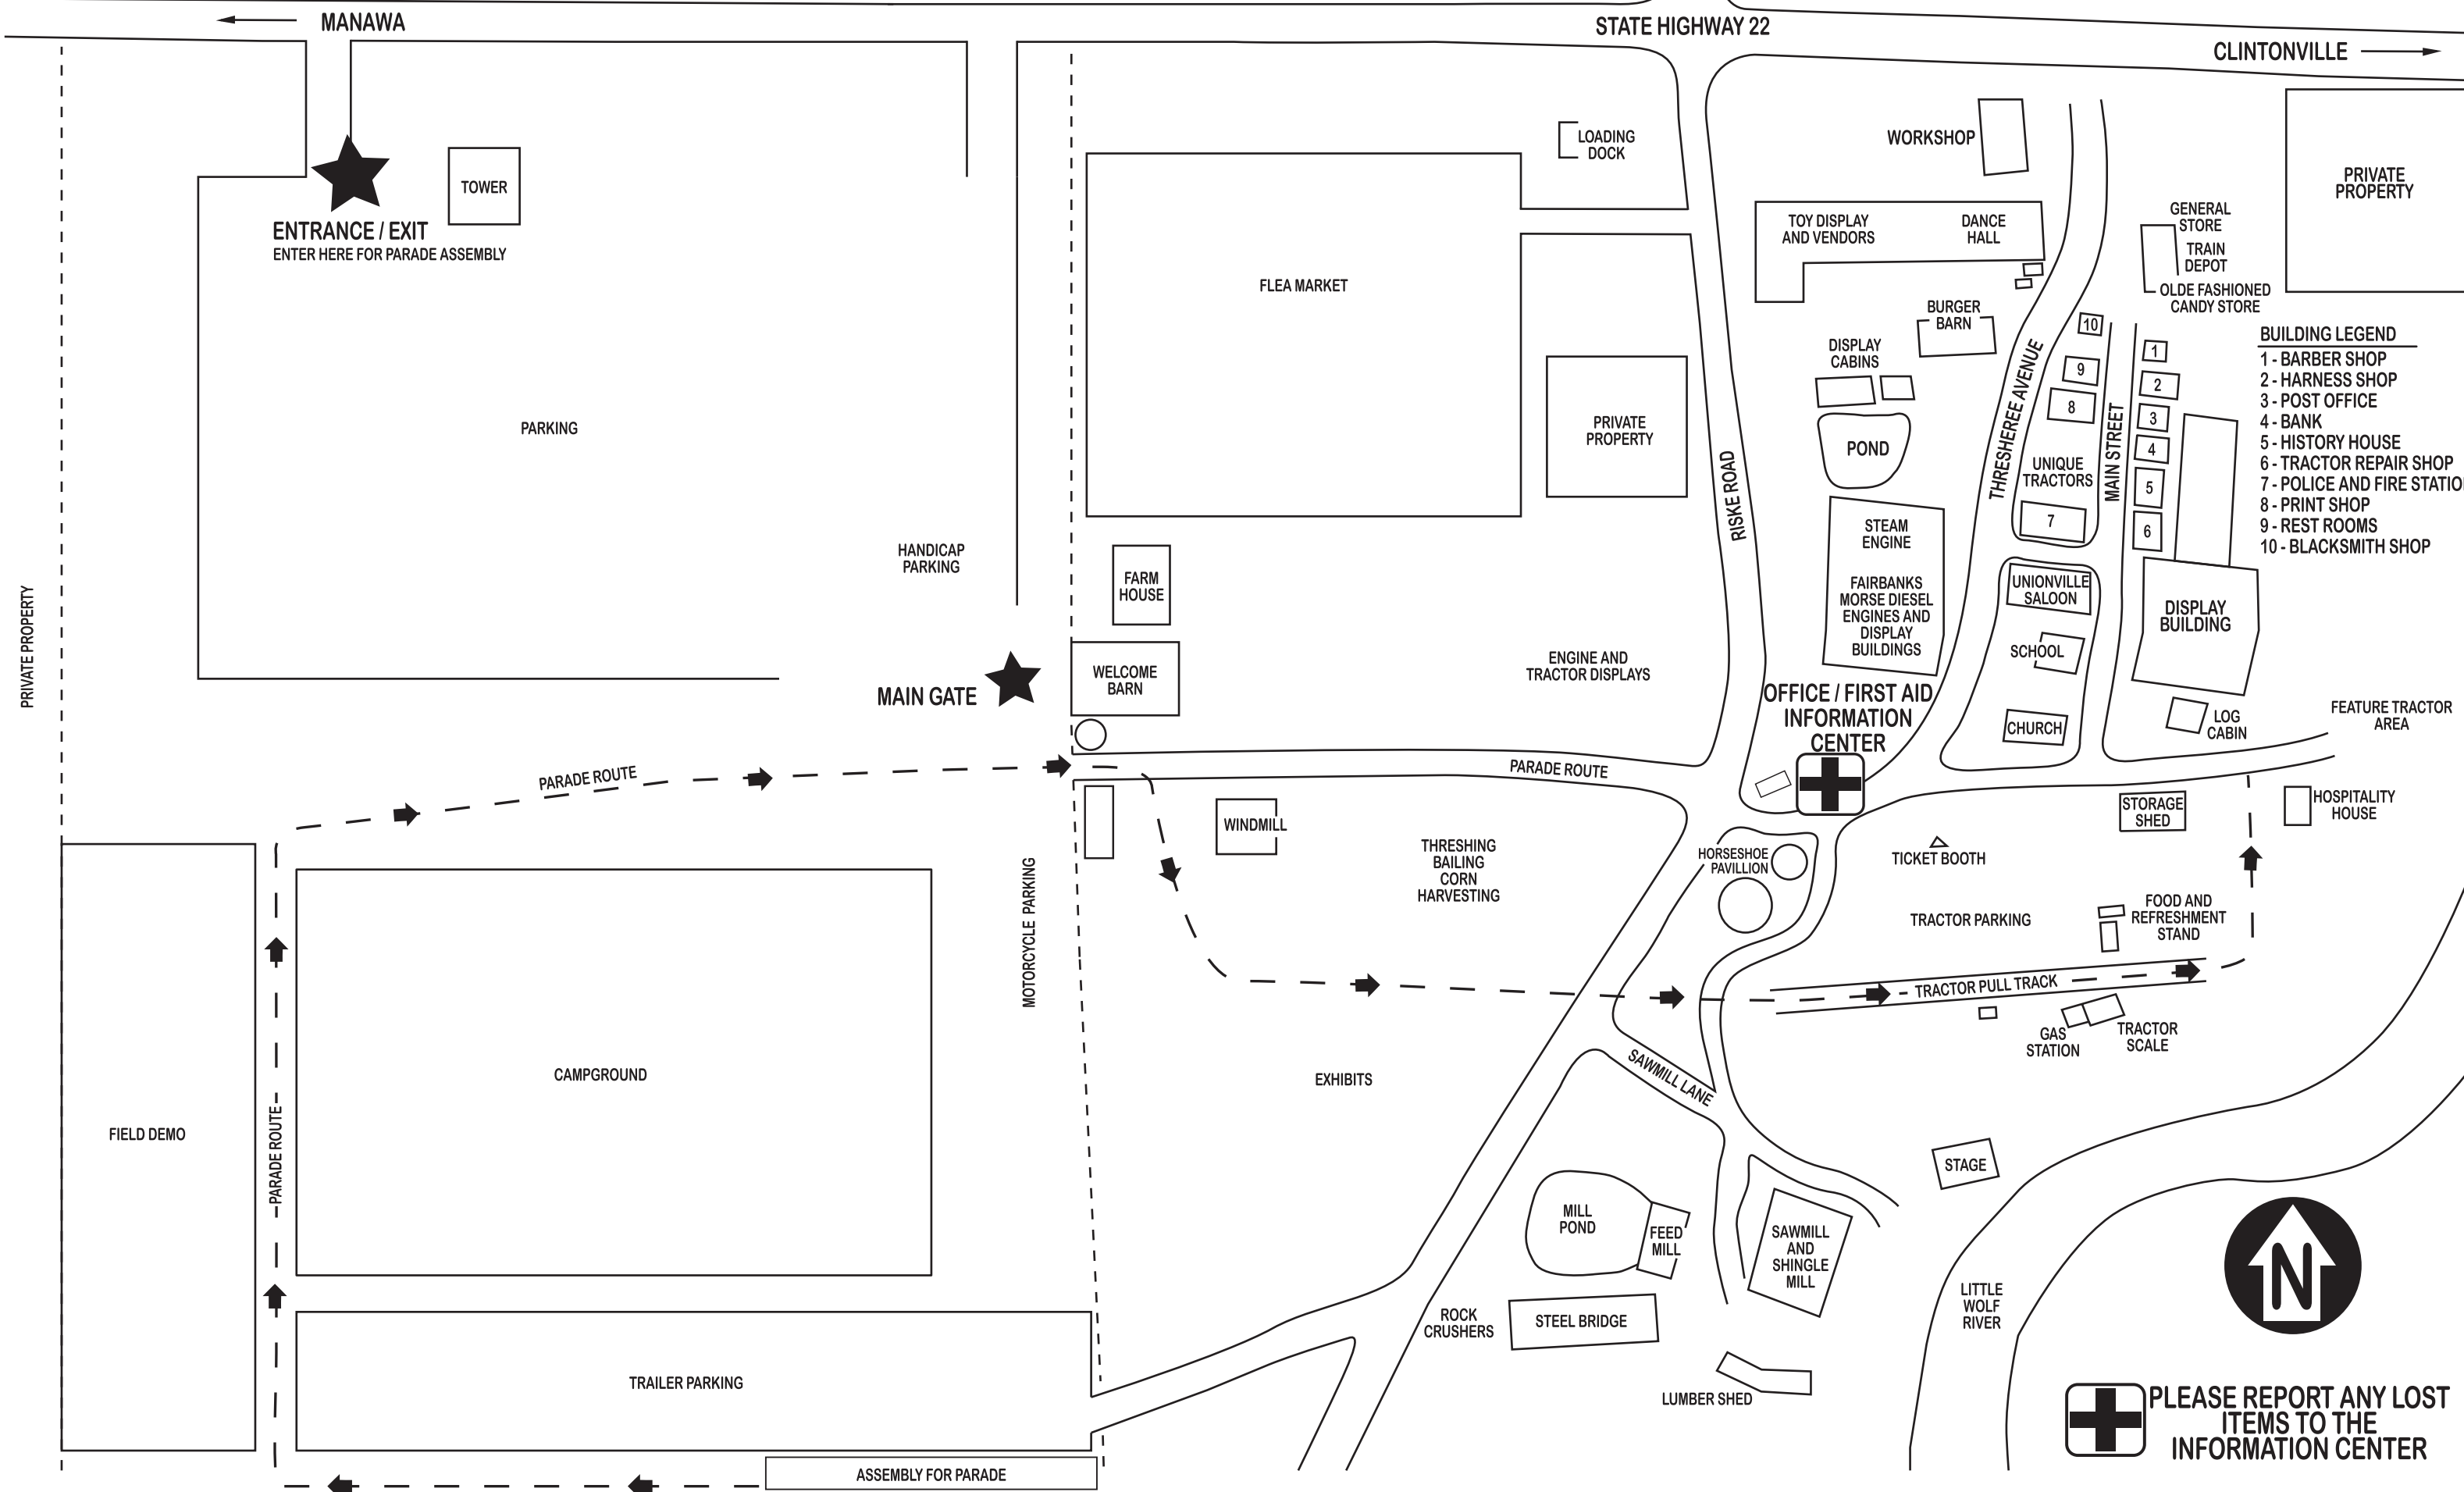

THRESHEREE GROUNDS

SYMCO - TOWN OF UNION

- BUILDING LEGEND**
- 1 - BARBER SHOP
 - 2 - HARNESS SHOP
 - 3 - POST OFFICE
 - 4 - BANK
 - 5 - HISTORY HOUSE
 - 6 - TRACTOR REPAIR SHOP
 - 7 - POLICE AND FIRE STATION
 - 8 - PRINT SHOP
 - 9 - REST ROOMS
 - 10 - BLACKSMITH SHOP